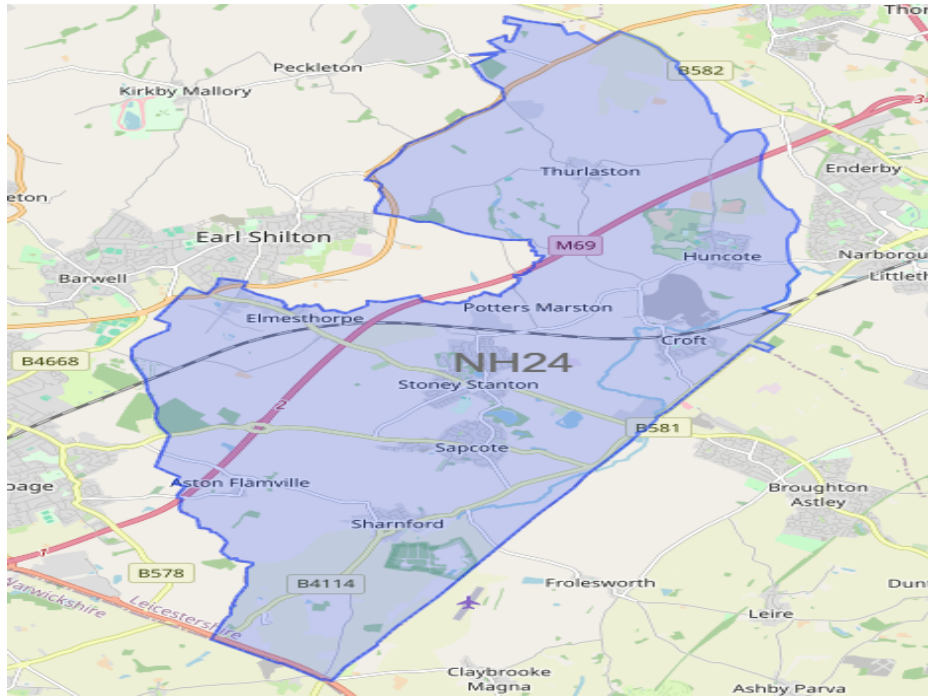

Community engagements

Don't miss out on our events

Elmsthorpe Village Hall

Wilkinson Lane, Earl Shilton

14th October 2024

17:00-18:30

Your Area

Below is a Map detailing the boundaries that form part of the Beat NH24-Fosse Villages